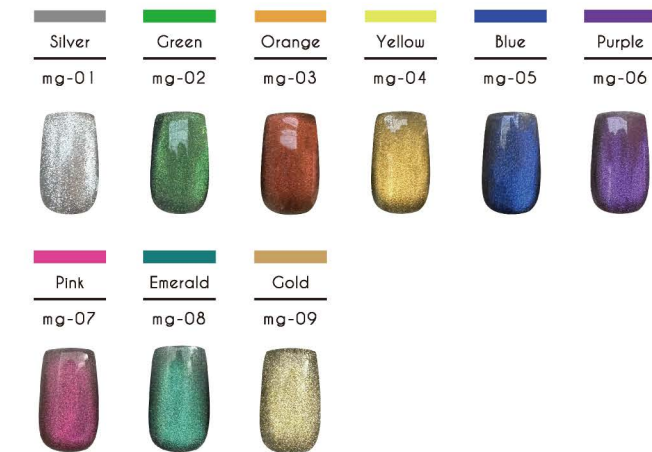

用途に応じたコシと
使いやすさにこだわったブラシ

lem. color

matte

 Hole m001	 Vanilla m002	 Soft m003	 Plaster m004	 Kinako m005	 Brick m006	 Ocher m007
 Pear m008	 Willow m009	 Denim m010	 Naval m011	 Lead m012	 Spruce m013	 Muddy m014
 Coconut m015	 Choco m016	 Off White m017	 Greige m018	 Pampas m019	 Brown m020	 Oreo m021
 Cream m022	 Ice m023	 Rhino m024	 Persimmon m025	 Corn m026	 Pistacchio m027	 Green m028
 Cobalt m029	 Granita m030	 Charm m031	 Navy m032	 Fjord m033	 Saffran m034	 dill m035
 tile m036	 mid m037	 sugar m038	 bottle m039	 soon m040	 cinnamon m041	 whitetopaz m042

 : Produce by SHE.

 : Produce by COLORS NAIL

color gel

各3g 1,200円 (税込1,320円)

※カラーチップは全て2度塗りしています
 ※カラー硬化時間 UV/LED:30秒 UV:60秒
 ※都度攪拌不要

sheer

Chiffon s401	Chacoal s402	Maple s403	Branch s404	Dove Gray s405	Plum s406	Sirocco s407	Teal s408
Fir s409	Cotton s410	Smalt s411	Mocha s412	Iron s413	Alumi s414	Aoi s415	Mare s416
Classic s417	Plants s418	Snow s419	scilla s420	soil s421	soy s422	burgundy s423	chitose s424
anzu s425	momo s426	tsubaki s427	kuri s428	matcha s429	yol s430	copper s431	lira s432
citrine s433	moonstone s434	amethyst s435	rosequartz s436	peridot s437	smokyquartz s438	grayquartz s439	sunstone s440
whitecrystal s441							

 : Produce by **SHE.**
 : Produce by **COLORS NAIL**

clear

Swamp c501	Tea c502	Amber c503	Cerise c504	Moss c505	Olive c506	Oil c507	Apricot c508
Lava c509	Abyss c510	Thyme c511	Toffee c512	Mauve c513	Viola c514	Marine c515	Cerulean c516
Jaamine c517	Cheers c518	Yuzu c519					
Jupiter ml601	Mercury ml602	Mars ml603	Saturn ml604	Uranus ml605	Venus ml606		

glitter

neon

lem. mag

mag gel

nuance mag

muni mag

muni mag 2
Blue bird

color gel